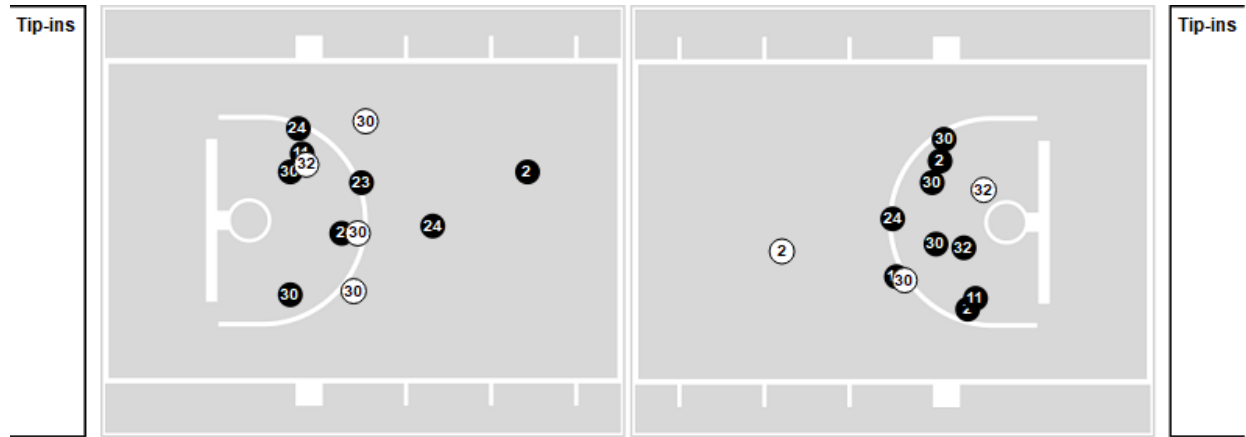

All Field Goals

Shots in the Paint

● Made ○ Missed N - Player Number

Seattle U	M/A	%
Field Goals	20/69	29
2 Points	15/40	38
3 Points	5/29	17
Free Throws	11/19	58

Seattle U	M/A	%
Points in the Paint	28 (14/34)	41
Fast Break Points	2 (2/3)	67
Second Chance Points	12 (8/21)	38
Effective FG%	33	

Officials: Keith Kirble, Chris Beaver, Todd Apo

Players => All ; FG Types => All ; Results => All ;

Utah St.

All Field Goals

Shots in the Paint

N Made **○** Missed **N** - Player Number

Utah St.	M/A	%
Field Goals	30/59	51
2 Points	19/31	61
3 Points	11/28	39
Free Throws	13/17	76