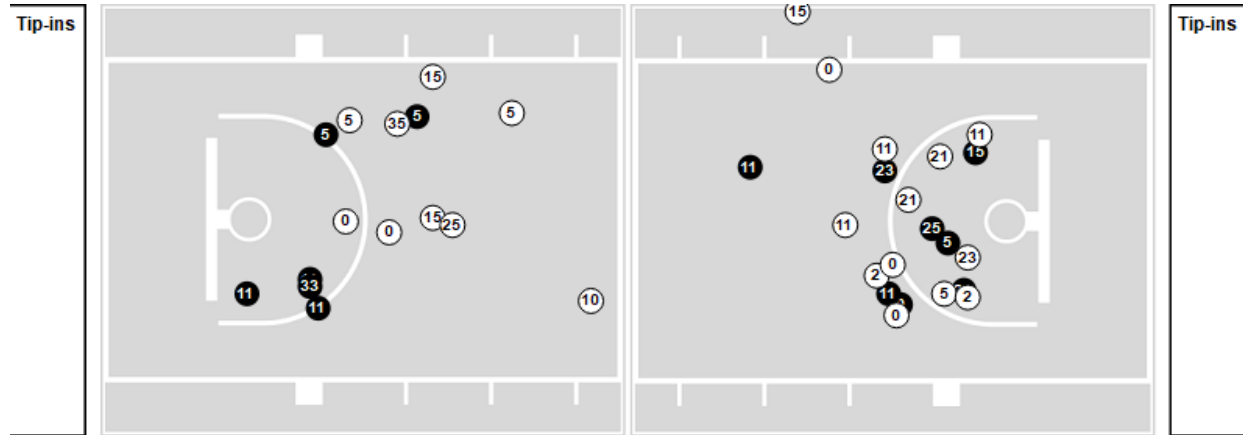

Points from	SEA	USU
Turnovers	6	5
Paint	12	18
Second Chance	7	9
Fast Breaks	0	8
Bench	7	16

Period by Period Scoring			
	1st	2nd	TOT
SEA	24	32	56
USU	36	48	84

Players => All ; FG Types => All ; Results => All ;
Seattle U

All Field Goals

Shots in the Paint

● Made ○ Missed N - Player Number

Seattle U	M/A	%
Field Goals	20/69	29
2 Points	15/40	38
3 Points	5/29	17
Free Throws	11/19	58

Seattle U	M/A	%
Points in the Paint	28 (14/34)	41
Fast Break Points	2 (2/3)	67
Second Chance Points	12 (8/21)	38
Effective FG%	33	