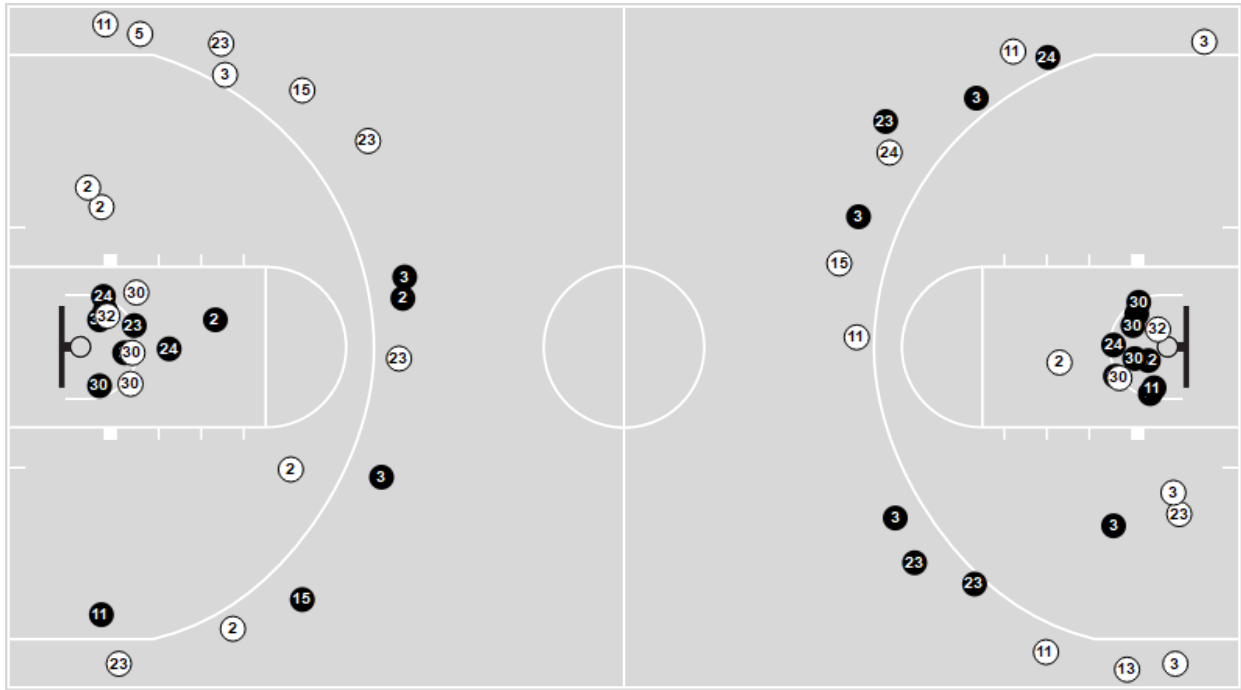

Officials: Keith Kirble, Chris Beaver, Todd Apo

Players => All ; FG Types => All ; Results => All ;

Utah St.

All Field Goals